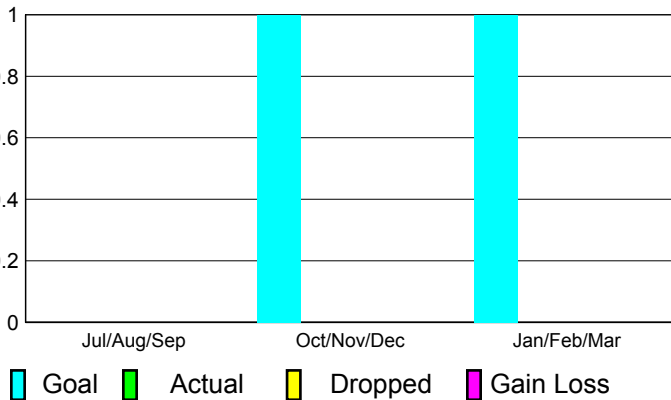

## CLUBS

**Club Results  
2010-2011**

**Clubs  
2009-2010**

Month	New Club Goal	Actual New Clubs	Actual Dropped Clubs	Gain/Loss of Clubs	Gain/Loss of Clubs
Jul/Aug/Sep	0	0	0	0	1
Oct/Nov/Dec	1	0	0	0	0
Jan/Feb/Mar	1	0	0	0	0
<b>Totals</b>	<b>2</b>	<b>0</b>	<b>0</b>	<b>0</b>	<b>1</b>

### Club Results 2010-2011

Goal, New, Dropped, Gain/Loss