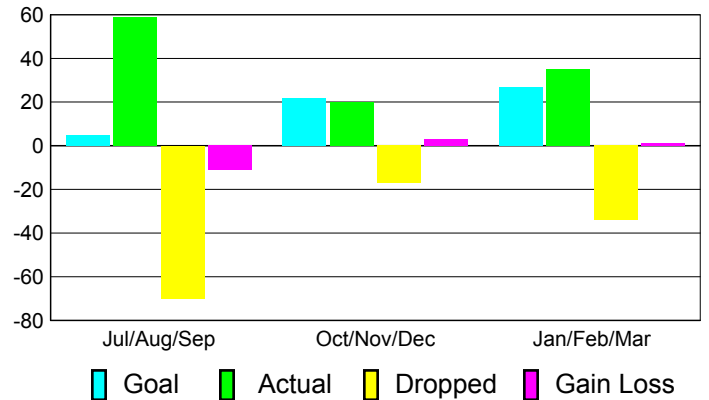

### YTD Status Quo Clubs 2010-2011

Status Quo Clubs Compared to Status Quo Members

## MEMBERSHIP

**Membership Results  
2010-2011**

**Membership  
2009-2010**

Month	Net Memb Goal	Actual New Memb	Actual Dropped Memb	Gain/Loss of Memb	Gain/Loss of Memb
Jul/Aug/Sep	5	59	-70	-11	-9
Oct/Nov/Dec	22	20	-17	3	-14
Jan/Feb/Mar	27	35	-34	1	27
<b>Totals</b>	<b>54</b>	<b>114</b>	<b>-121</b>	<b>-7</b>	<b>4</b>

### Membership Results 2010-2011

Goal, New, Dropped, Gain/Loss

### Comparison of Membership Gain/Loss

Current Year Compared to the Previous Year