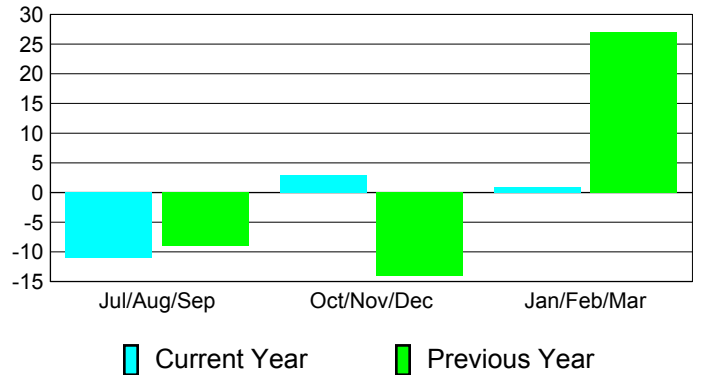

Gender Comparison 2010-2011

Jul/Aug/Sep

Oct/Nov/Dec

Jan/Feb/Mar

■ Male

■ Female